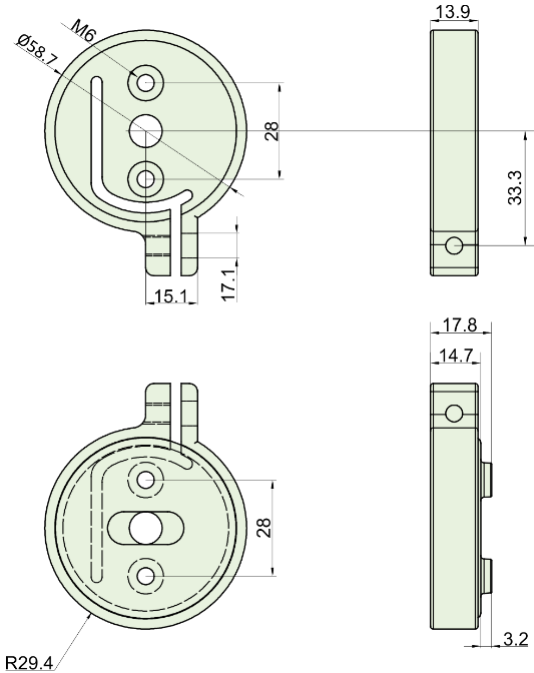

PRODUCT FEATURES & TECHNICAL INFORMATION

- Traditional pivot hinge for horizontal and vertical opening window
- Solid natural brass hinge
- Supplied with a spacer and 2 different size adjustment screws to suit application

B6/2 Pivot Hinge

B6/2

Dimensions